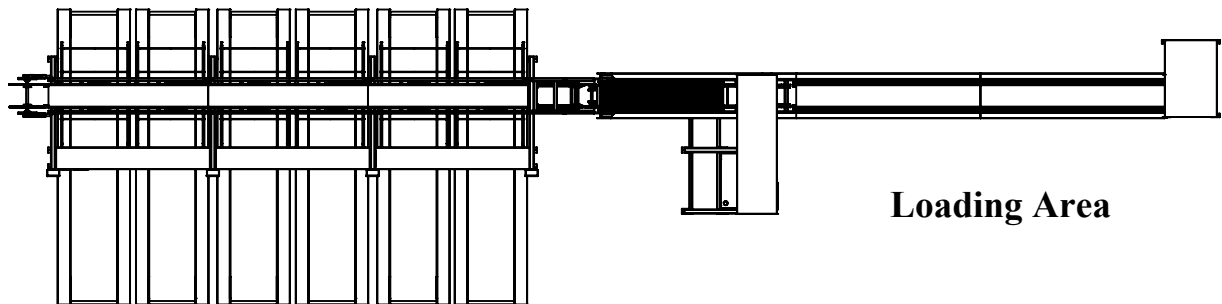

### Machine Dimensions

Overall Footprint	67 X 17 feet
Overall Height	11 feet
Loading Area Length	20 feet
Unloading Area Length	26 feet

### Top View

Unloading Area

Loading Area